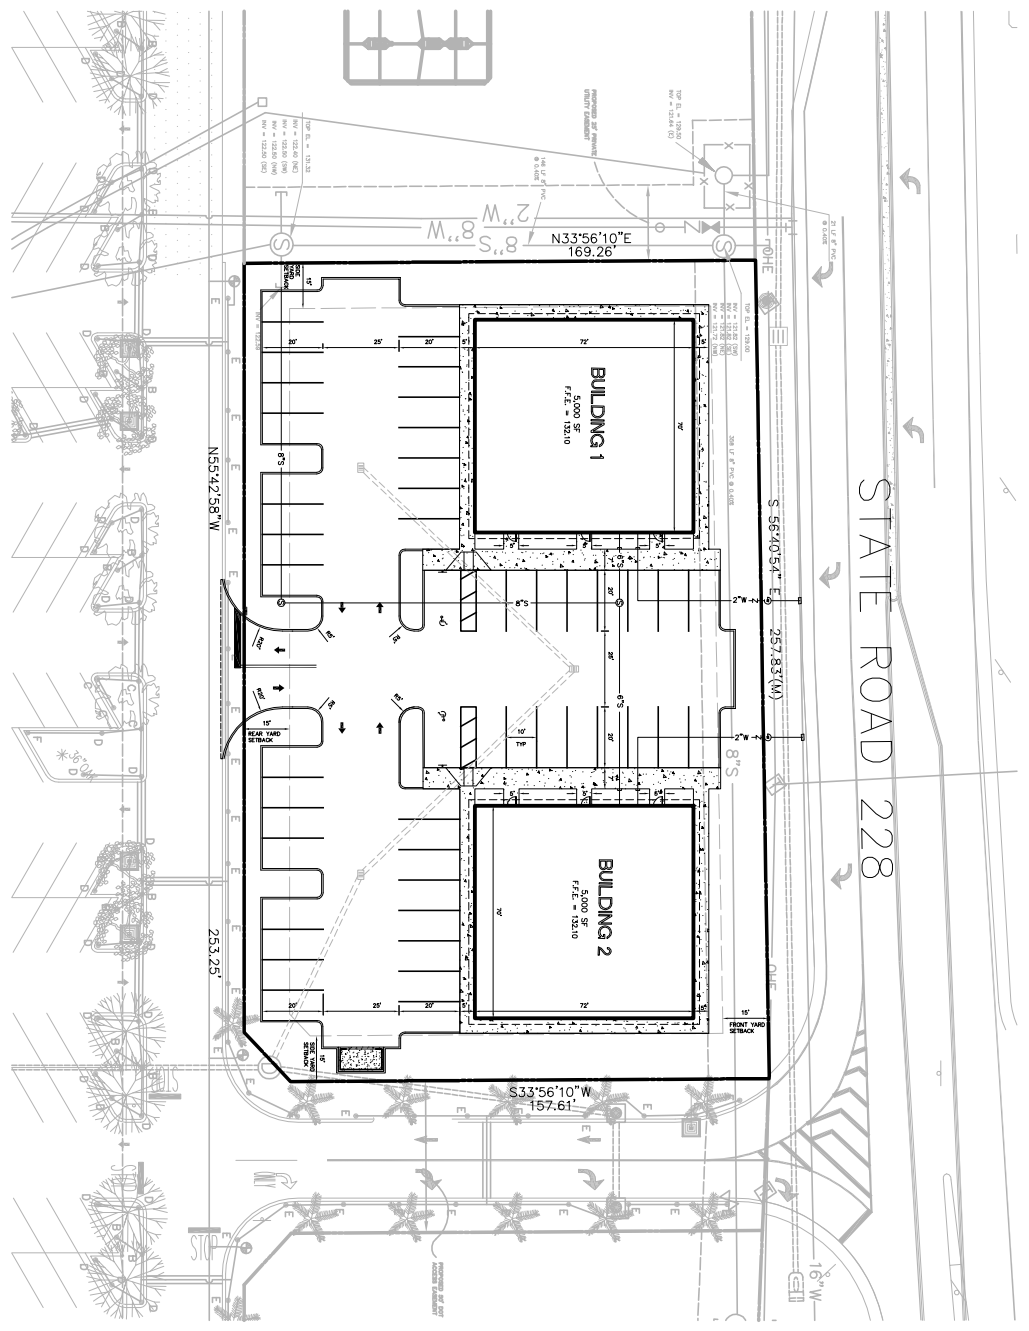

48 HOURS BEFORE YOU DIG
 CALL SUNSHINE
 1-800-432-4770
 IT'S THE LAW IN FLORIDA

SCALE IN FEET

LEGEND

PROPOSED
 EXISTING

60 PROPOSED 61 EXISTING		INITIAL DESIGN		12-29-01	WAK	BO	EIC	LSC
MACCLELLANY SHOPPING CENTER		DATE		PERM	REV	DES	REV	REV
		DATE		12-29-01	12-29-01	12-29-01	12-29-01	12-29-01
SITE/UTILITY PLAN		SHEET NO.		2 OF 2				